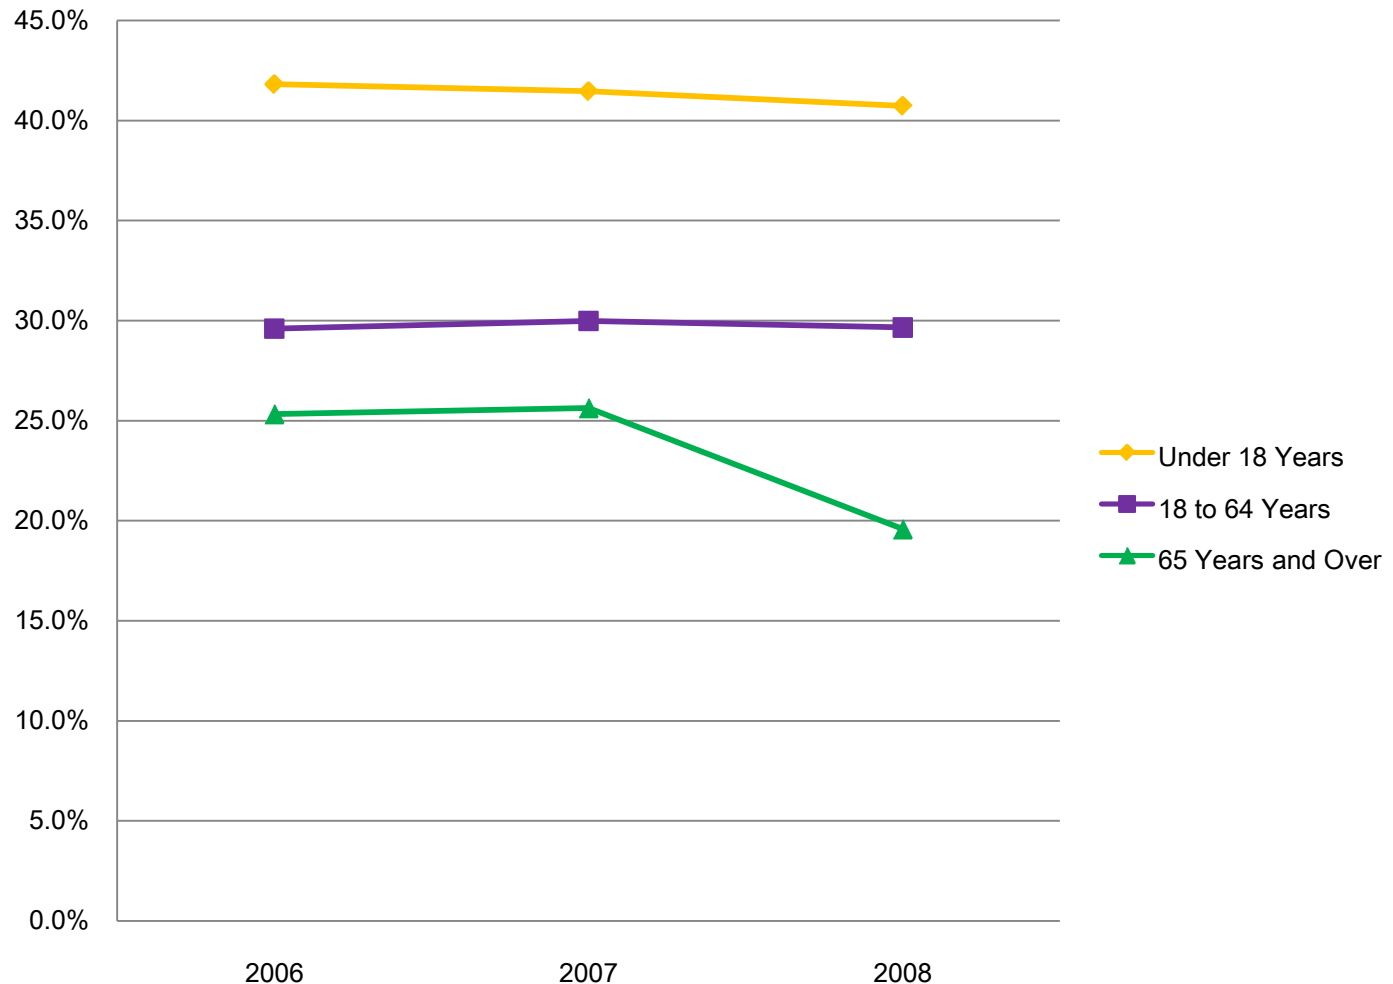

Community Dashboard Indicator:
% Travis County residents living below
200% FPL

Presentation to the Community Council
January 11, 2010

% Travis County residents living below 200% FPL

% of the population in Travis County that is low-income by age group

% of children in low-income households in Travis County by family type