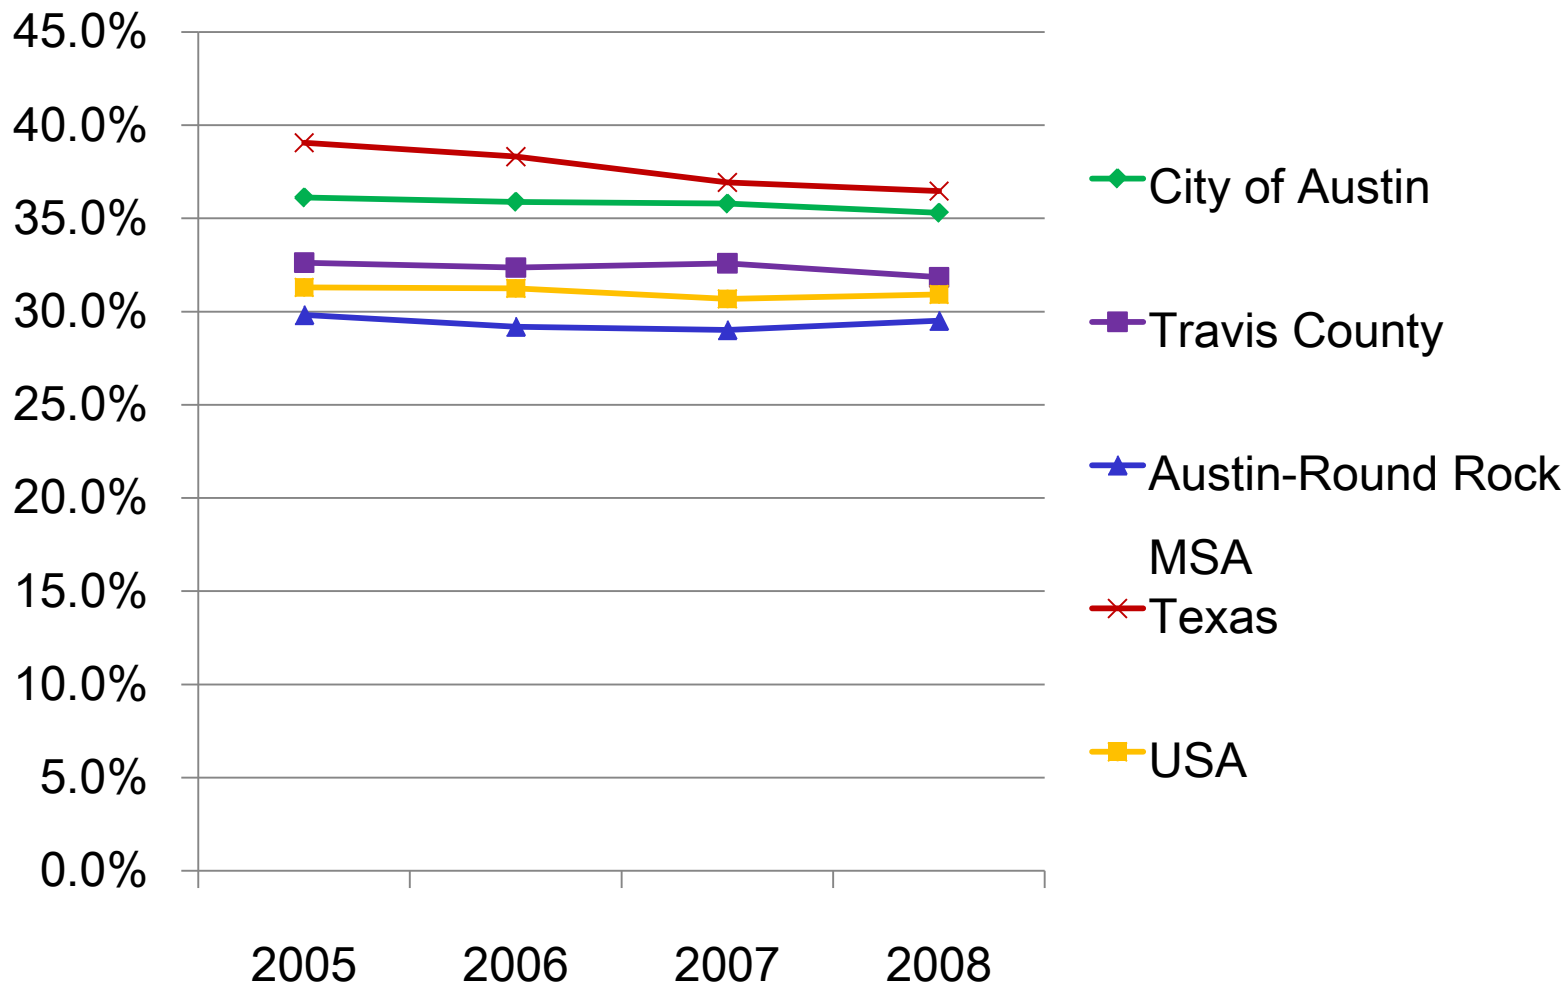

Community Dashboard Indicator:
% Travis County residents living below
200% FPL

Presentation to the Community Council
January 11, 2010

% Travis County residents living below 200% FPL

% of the population in Travis County that is low-income by age group

% of children in low-income households in Travis County by family type