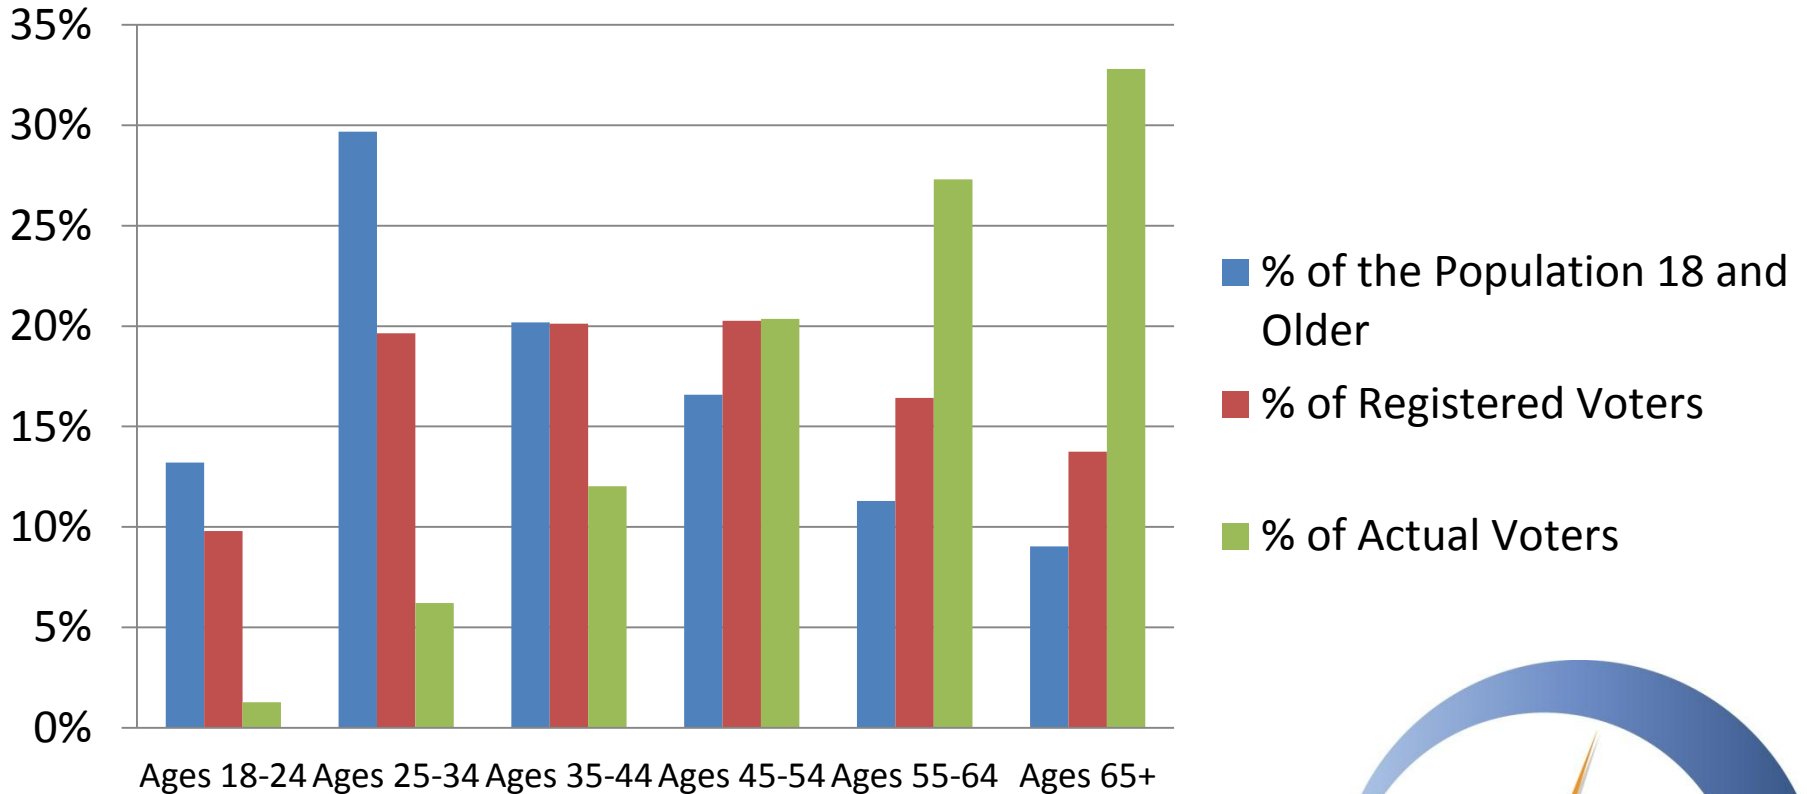

CAN Community Dashboard

Gauging our progress together.

Report to Community Council
Voter Turnout Disproportionality
November 15, 2010

Travis County Voter turnout disproportionality

Race and Ethnicity as Proportion of Population, of Registered Voters, and of Actual Voters in Travis County 2009

Source: Opinion Analysts, American Community Survey 1-Yr Estimates

Travis County Voter turnout disproportionality

Age as a Proportion of Population, of Registered Voters, and of Actual Voters, Travis County 2009