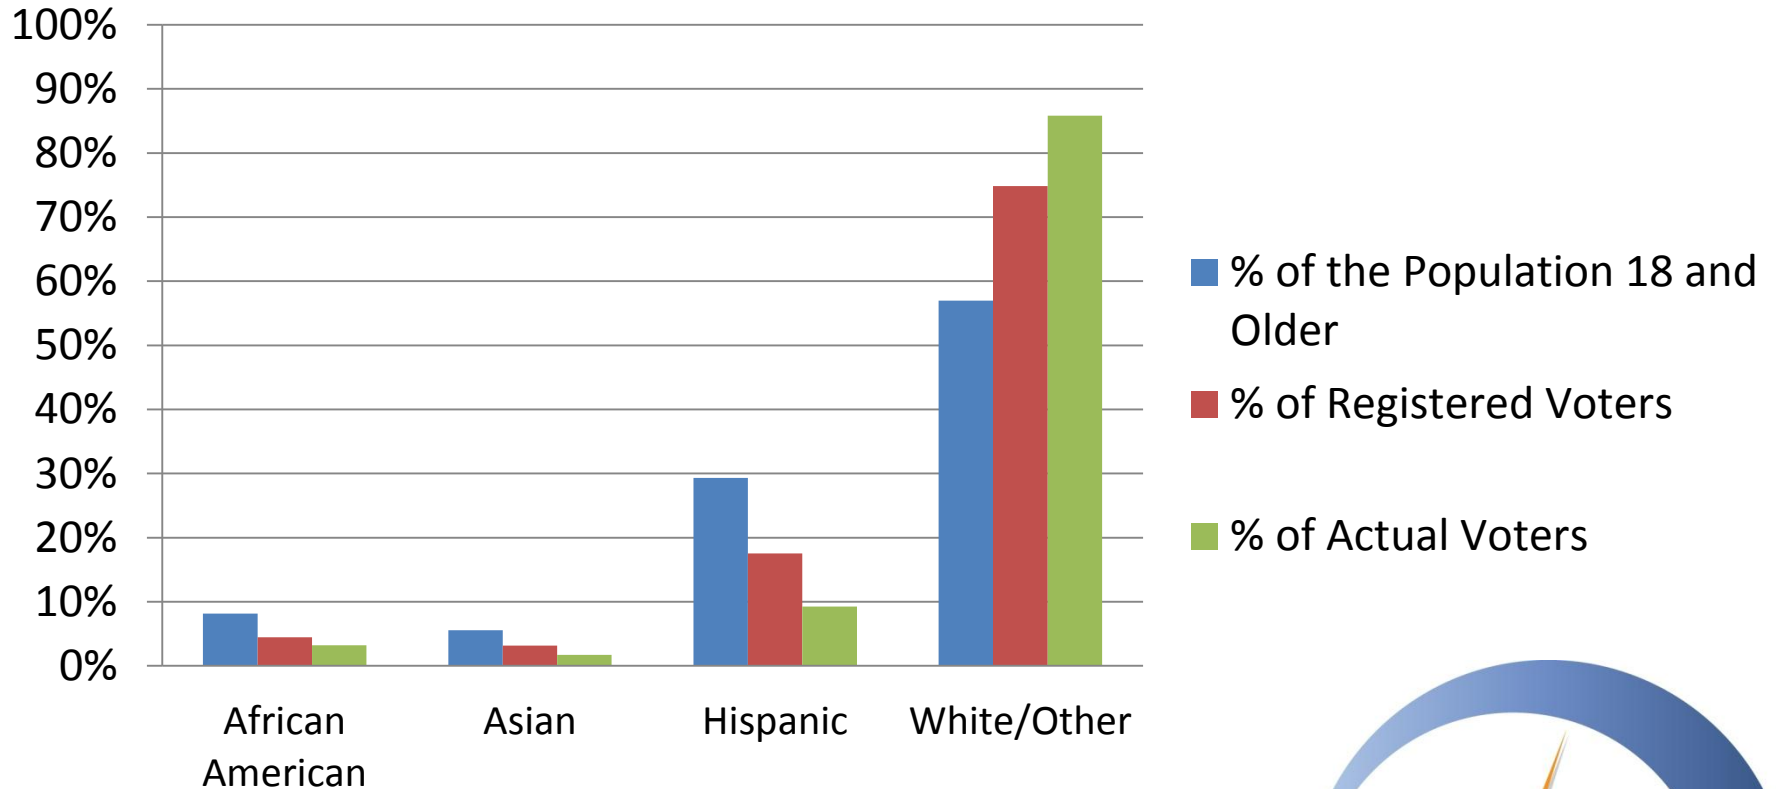

CAN Community Dashboard

Gauging our progress together.

Report to Community Council
Voter Turnout Disproportionality
November 15, 2010

Travis County Voter turnout disproportionality

Race and Ethnicity as Proportion of Population, of Registered Voters, and of Actual Voters in Travis County 2009

Source: Opinion Analysts, American Community Survey 1-Yr Estimates

Travis County Voter turnout disproportionality

Age as a Proportion of Population, of Registered Voters, and of Actual Voters, Travis County 2009